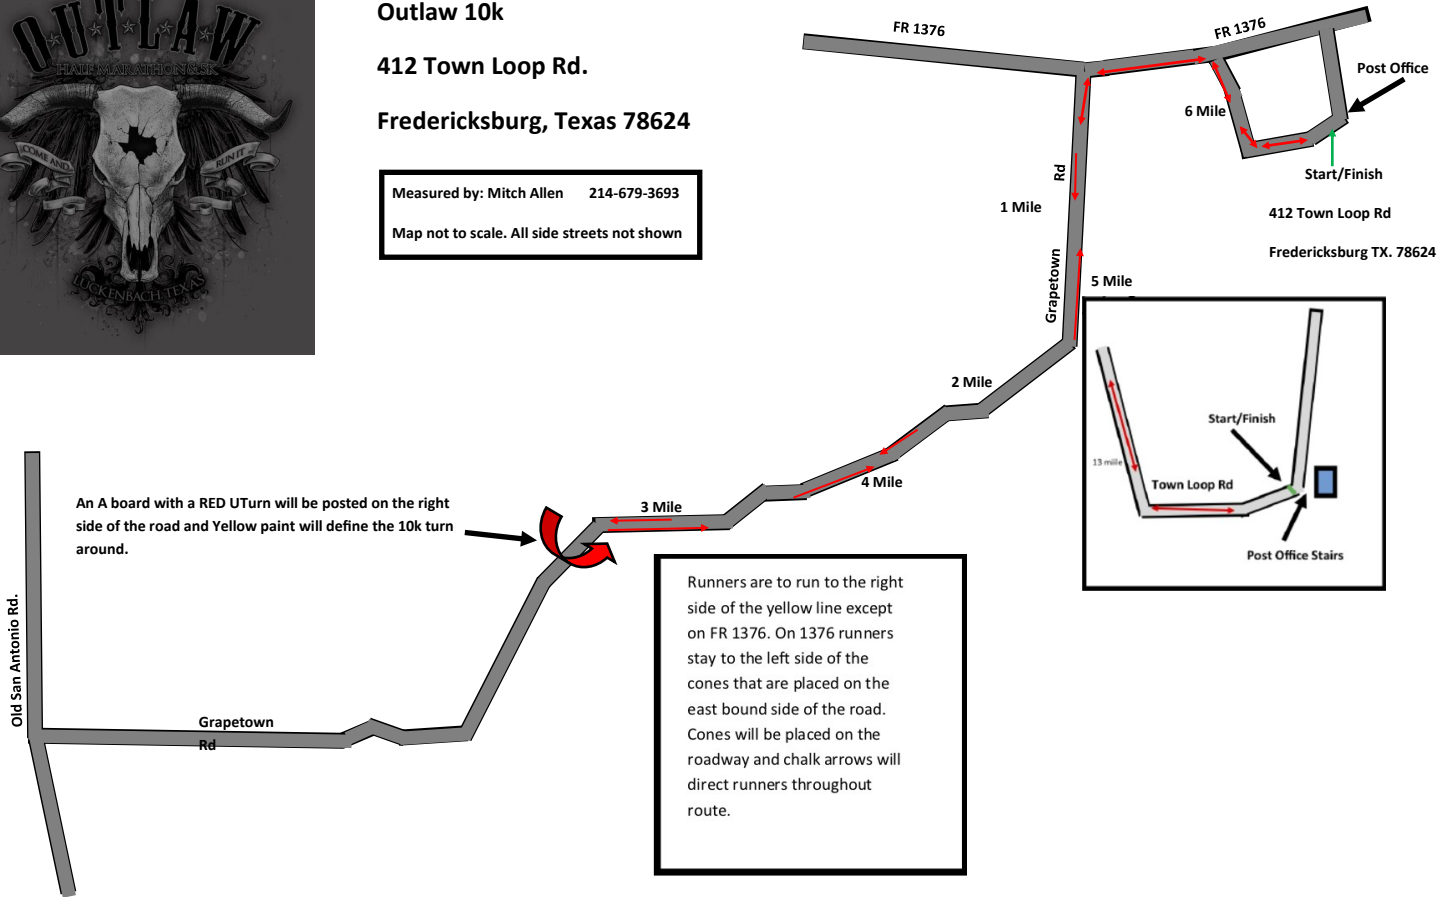

Outlaw 10k
412 Town Loop Rd.
Fredericksburg, Texas 78624

Measured by: Mitch Allen 214-679-3693
 Map not to scale. All side streets not shown

Outlaw 10k Directions

- Start:** 11'6" directly in front of giant Oak Tree in front of the Post office on Luckenbach Town Loop.
- Go west on Town Loop then left on to west bound 1376 for ¼ mile then turn left onto Grapetown Rd.
- 1 Mile:** 68'4" north of Mail box 362 Grapetown Rd.
- 2 Mile:** 27'9" south of pole #183769. Opposite side of the road.
- 3 Mile:** 106'4" southwest of "crooked road sign.
- Turn Around: 64'7" West of East Pillar on Creek Crossing on bridge.
- 4 Mile:** 172'6" South of "Buried Telephone Line" sign on south bound side of Grapetown Rd.
- 5 Mile:** 66'7" south of telephone pole #183758
- 6 Mile:** 27'6" SE of unmarked light pole, at first (closet) to highway, parking lot entrance.
- 10k:** 11'6" directly in front of giant Oak tree in front of the Post office on Luckenbach Town Loop.